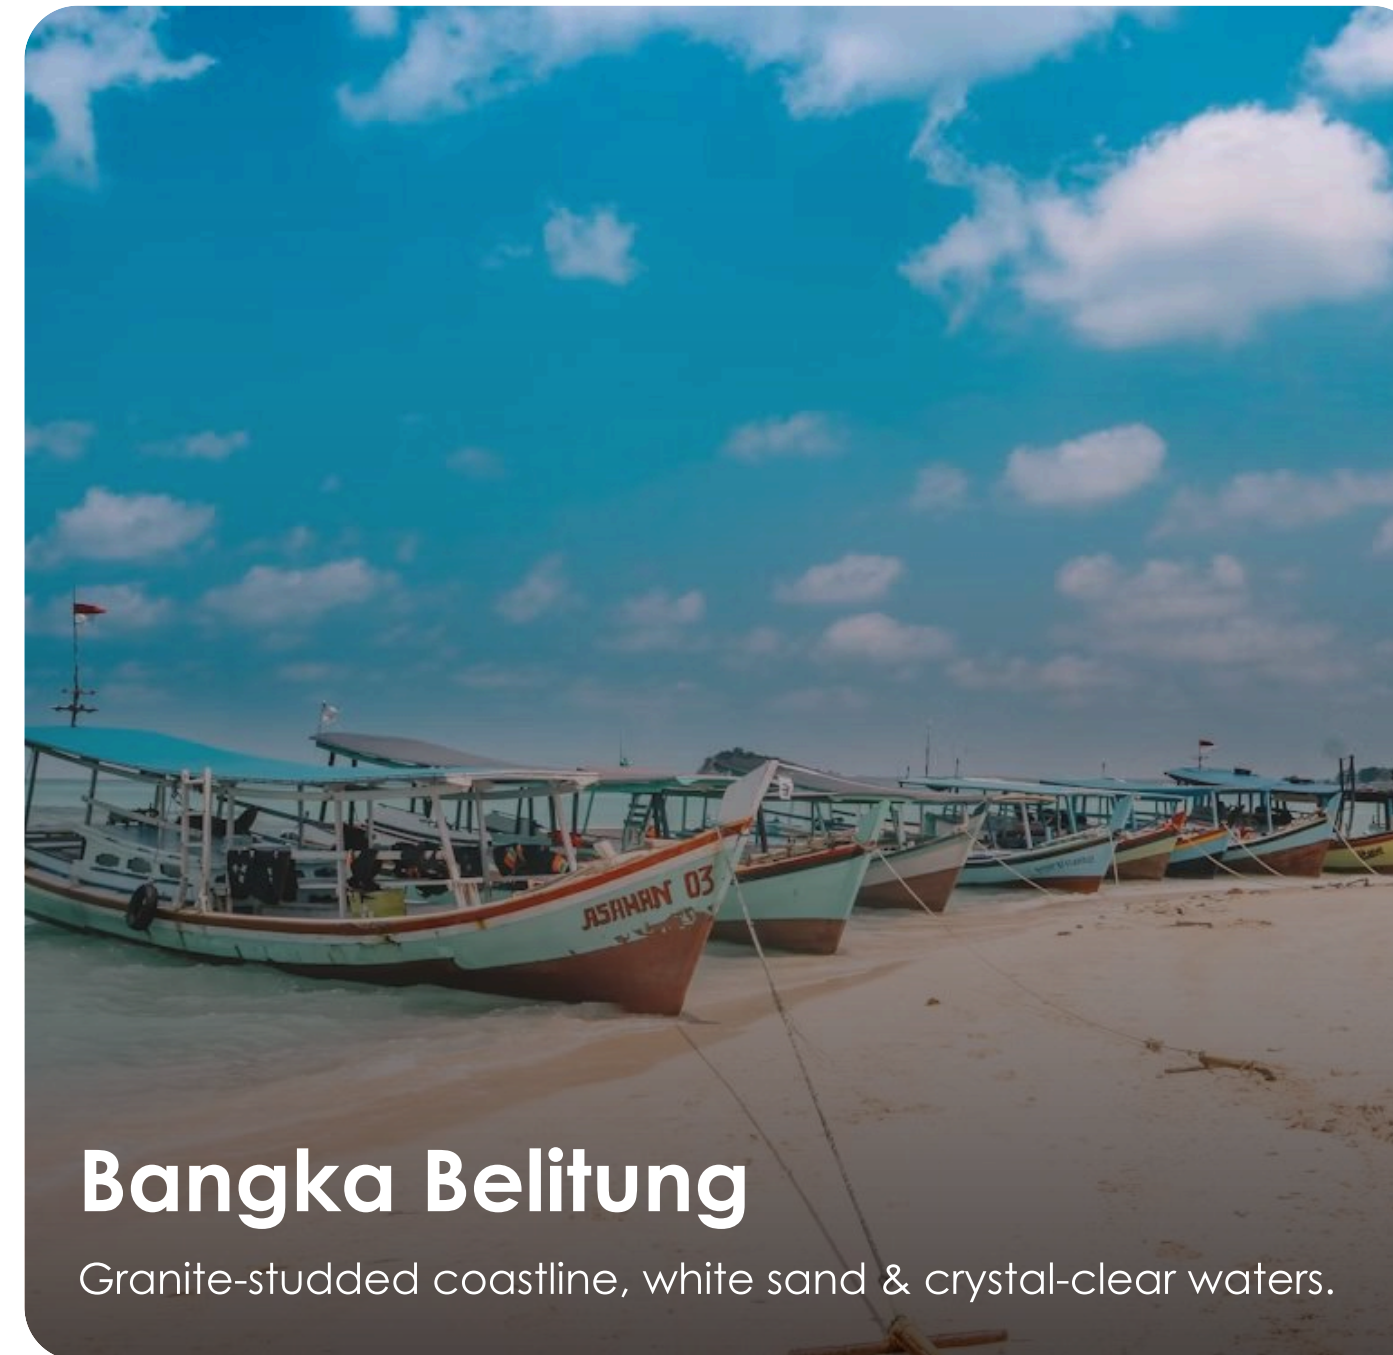

BEYOND CHINA

In addition to specializing in China, we also offer a selection of stunning domestic and international destinations.